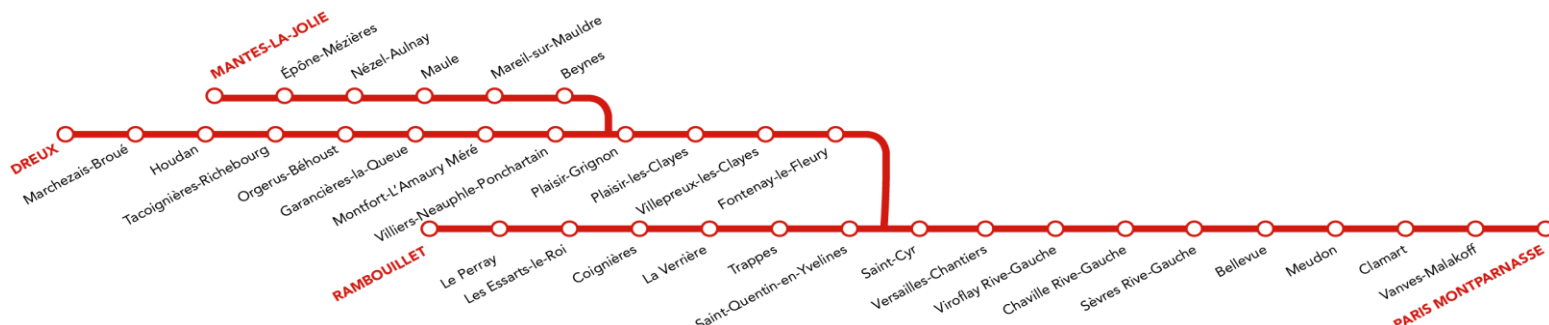

DECEMBRE

31

DE PARIS MONTPARNASSE VERS DREUX/RAMBOUILLET/MANTES-LA-JOLIE

+ D'INFORMATION

[appli Île-de-France Mobilités](#)
[transilien.com](#)
[meslignesnetu.transilien.com](#)
[Assistant SNCF](#)
[agents SNCF](#)

	GOPI	ROPO	N145	DOPI	ROPO	N145	DOPI	N145	ROPO	GOPI	N145	ROPO	DOPI	N145
PARIS MONTPARNASSE	01:10	01:30	01:33	01:45	02:15	02:33	02:45	03:08	03:25	03:40	04:08	04:15	04:45	04:58
VANVES MALAKOFF	01:15	01:35	|	01:50	02:20	|	02:50	|	03:30	03:45	|	04:20	04:50	|
CLAMART	01:18	01:38	|	01:53	02:23	|	02:53	|	03:33	03:48	|	04:23	04:53	|
MEUDON	01:21	01:42	|	01:56	02:26	|	02:56	|	03:37	03:51	|	04:27	04:56	|
BELLEVUE	01:23	01:44	|	01:59	02:29	|	02:59	|	03:39	03:53	|	04:29	04:58	|
SEVRES RIVE GAUCHE	01:26	01:46	01:56	02:01	02:31	02:56	03:01	03:31	03:41	03:56	04:31	04:31	05:00	05:21
CHAVILLE RIVE GAUCHE	01:30	01:50	02:02	02:05	02:35	03:02	03:05	03:37	03:45	04:00	04:37	04:35	05:04	05:27
VIROFLAY RIVE GAUCHE	01:33	01:53	02:06	02:08	02:38	03:06	03:08	03:41	03:48	04:03	04:41	04:38	05:07	05:31
VERSAILLES CHANTIERS	01:37	01:58	02:15	02:13	02:43	03:15	03:13	03:50	03:53	04:07	04:50	04:43	05:12	05:40
SAINT-CYR	01:42	02:03	02:27	02:18	02:48	03:27	03:18	04:02	03:58	04:12	05:02	04:48	05:17	05:52
| SAINT-QUENTIN EN YVELINES	|	02:07	02:33	|	02:52	03:33	|	04:08	04:02	|	05:08	04:52	|	05:58
| TRAPPES	|	02:12	02:40	|	02:56	03:40	|	04:15	04:07	|	05:15	04:57	|	06:05
| LA VERRIERE	|	02:17	02:57	|	03:02	03:57	|	04:32	04:12	|	05:32	05:02	|	06:22
| COIGNIERES	|	02:21	|	|	03:06	|	|	|	04:16	|	|	05:06	|	|
| LES ESSARTS LE ROI	|	02:24	|	|	03:10	|	|	|	04:19	|	|	05:09	|	|
| LE PERRAY	|	02:29	|	|	03:14	|	|	|	04:24	|	|	05:14	|	|
v RAMBOUILLET	|	02:35	|	|	03:20	|	|	|	04:30	|	|	05:20	|	|
FONTENAY LE FLEURY	01:46	|	|	02:20	|	|	03:21	|	|	04:16	|	|	05:20	|
VILLEPREUX LES CLAYES	01:49	|	|	02:24	|	|	03:26	|	|	04:19	|	|	05:24	|
PLAISIR LES CLAYES	01:53	|	|	02:28	|	|	03:29	|	|	04:23	|	|	05:38	|
PLAISIR GRIGNON	01:55	|	|	02:30	|	|	03:32	|	|	04:25	|	|	05:30	|
| BEYNES	|	|	|	|	|	|	|	|	|	|	|	|	|	|
| MAREIL SUR MAULDRE	|	|	|	|	|	|	|	|	|	|	|	|	|	|
| MAULE	|	|	|	|	|	|	|	|	|	|	|	|	|	|
| NEZEL AULNAY	|	|	|	|	|	|	|	|	|	|	|	|	|	|
| EPONE MEZIERES	|	|	|	|	|	|	|	|	|	|	|	|	|	|
v MANTES LA JOLIE	|	|	|	|	|	|	|	|	|	|	|	|	|	|
VILLIERS NEAUPHLE PONTCHARTRAIN	|	|	|	02:36	|	|	03:38	|	|	|	|	|	05:36	|
MONTFORT L'AMAURY MERE	|	|	|	02:41	|	|	03:43	|	|	|	|	|	05:41	|
GARANCIERES LA QUEUE	|	|	|	02:45	|	|	03:47	|	|	|	|	|	05:45	|
ORGERUS BEHOUST	|	|	|	02:51	|	|	03:52	|	|	|	|	|	05:51	|
TACOIGNIERES RICHEBOURG	|	|	|	02:54	|	|	03:55	|	|	|	|	|	05:54	|
HOUDAN	|	|	|	03:00	|	|	04:00	|	|	|	|	|	06:00	|
MARCHEZAIS BROUE	|	|	|	03:07	|	|	04:07	|	|	|	|	|	06:07	|
DREUX	|	|	|	03:15	|	|	04:15	|	|	|	|	|	06:15	|